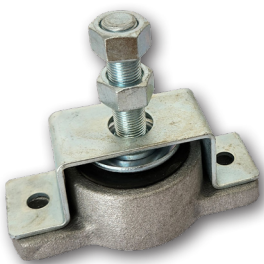

Miscellaneous Automotive

Urethane Rally Mudflap Sheet	Dimensions	Price / Each
	600mm x 1100mm x 4mm	$370.14

Rubber Rally Mudflap Sheet	Code	Dimensions	Price / Each
Colours - Black, White, Red, Yellow, Blue	MFRALLY	900mm x 600mm x 4mm	$129.82

Adjustable Engine Mount	Code	Price / Each
	CONADJUSTABLE	$97.06