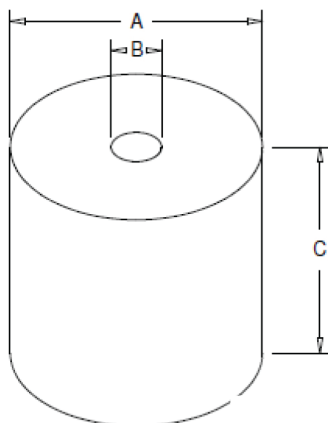

Code	Dimensions	Price / Each
QSB##	A B C 70mm x 22mm x 100mm	$67.93
QSB##	100mm x 22mm x 100mm	$107.16

Available in either 50 or 70 Shore A hardness

Prices exclude freight and GST

Proudly Made in New Zealand