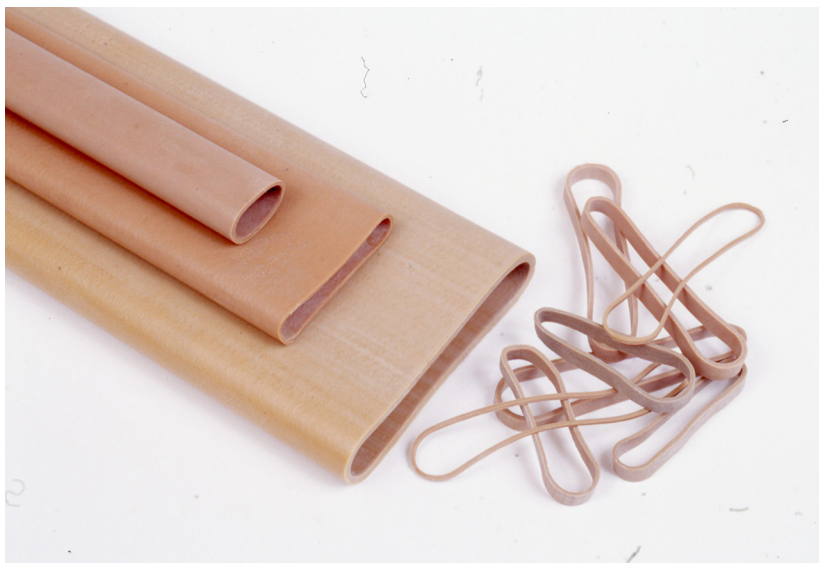

Rubber Developments

Limited

Phone: (03) 349 9436

34 Klondyke Drive, PO Box 16-584, Hornby, Christchurch

Email: sales@rubberdevelopments.co.nz

www.rubberdevelopments.co.nz

Rubber Bands \$43.10 Per / Kg

Size	Lay Flat Length mm	Cut Width mm
8	22	1.5
10	32	1.5
12	40	1.5
14	50	1.5
16	63	1.5
18	76	1.5
19	90	1.5
29	45	3.0
30	50	3.0
32	76	3.0
34	100	3.0
61	50	6.0
62	63	6.0
64	90	6.0
65	100	6.0
90		